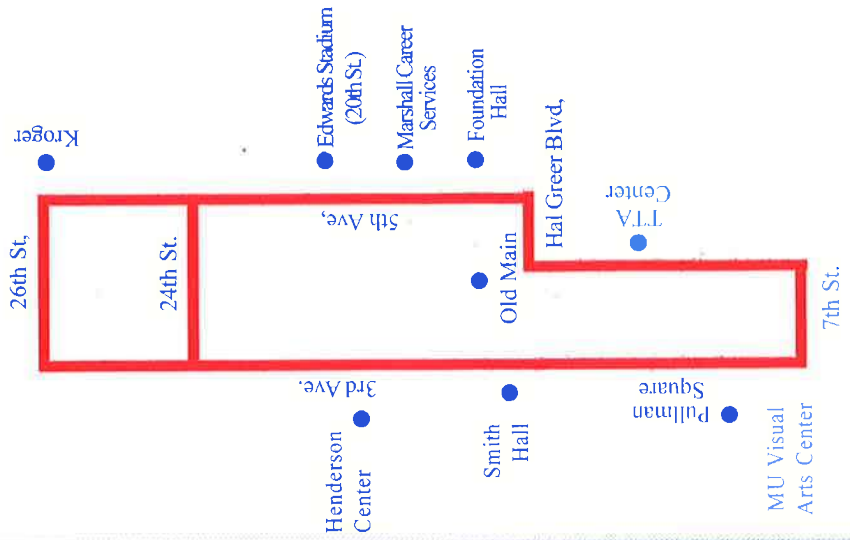

Catch the Bus with the RouteShout mobile app!

Download the RouteShout app now from Apple iTunes or Google Play so you can plan your trips on all the popular bus routes Tri-State Transit Authority offers then select Tri-State Transit Authority, find your stop and get your arrival times.

Visit TTA at:
www.tta-wv.com
Email: tta@tta-wv.com
304-529-RIDE (7433)